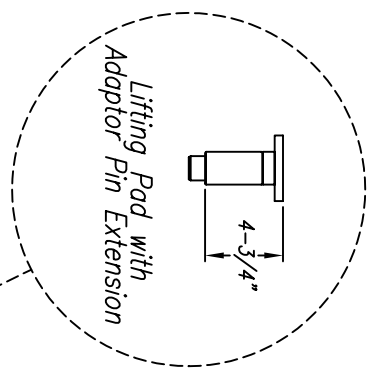

Wheel Assemblys  
 (Adjustable: Fits between 36"-52" between opening runways)

Lifting Pad

Adaptor Pin Extension

Lifting Pad with Adaptor Pin Extension

Jack Fully Raised with Arms extended