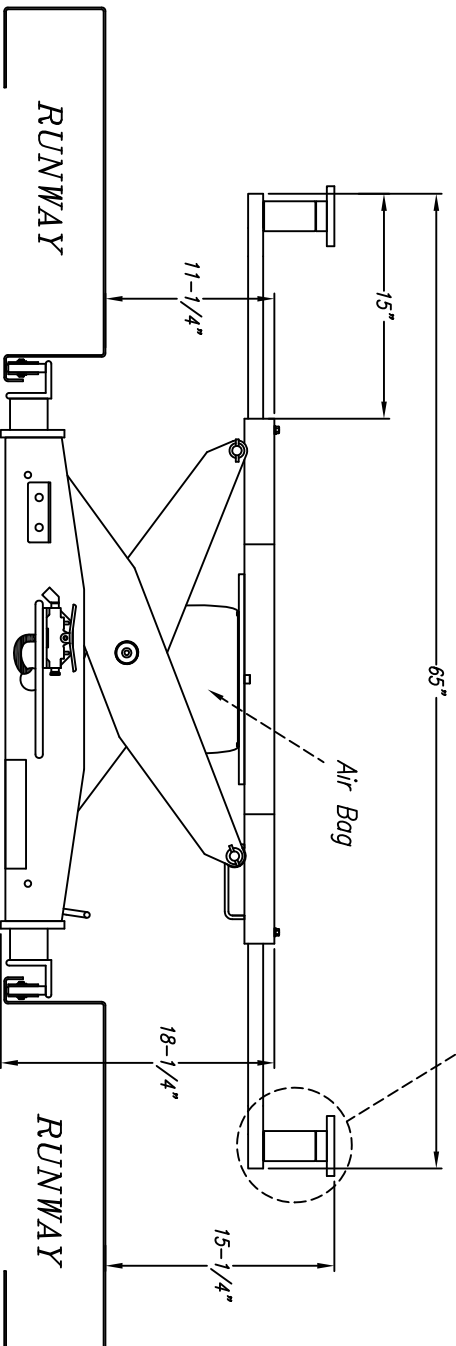

Wheel Assemblys
 (Adjustable: Fits between 35"-47" between opening runways)

Jack Fully Raised with Arms extended