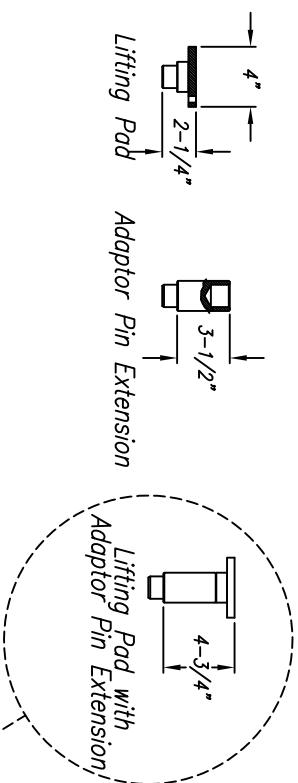

Wheel Assemblys
 (Adjustable: Fits between 35"-47" between opening runways)

Jack Fully Raised with Arms extended