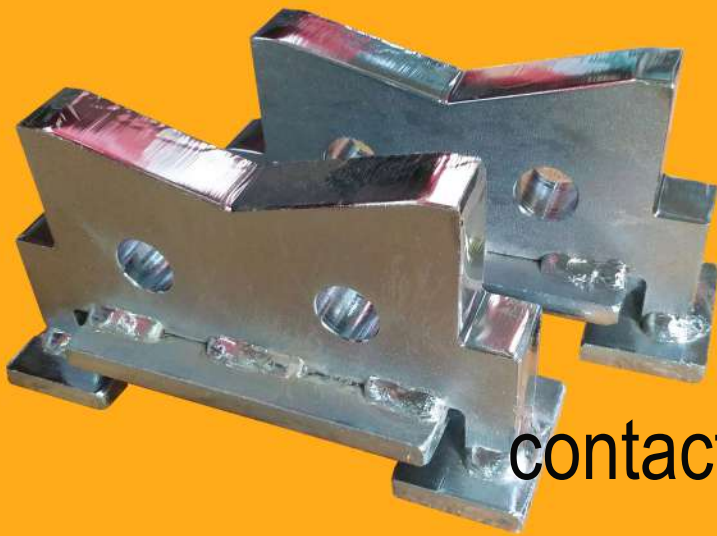

SERVICE JACKS

SCORPION ACCESSORIES

TJ24702 V Saddle

TJ24702

4 Inch V Shaped Saddle
for lifting on the Axle

V shape ensures proper
contact with no chance of slipping

STAN DESIGN

866 782 6529 · STANJACKS.COM