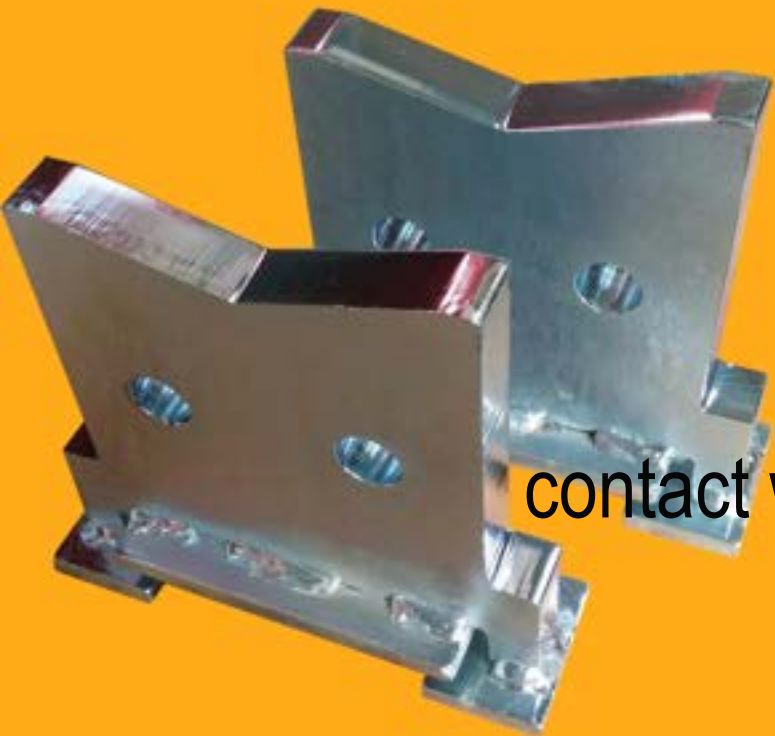

SERVICE JACKS

# SCORPION ACCESSORIES

TJ24703

7 Inch V Saddle

TJ24703

7 Inch V Shaped Saddle  
for lifting on the Axle

V shape ensures proper  
contact with no chance of slipping

STAN DESIGN