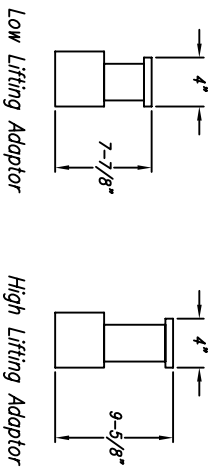

Wheel Assembly
 (Adjustable: Fits between 42.25" - 53.50" between opening runways)

Jack Fully Raised with Arms extended