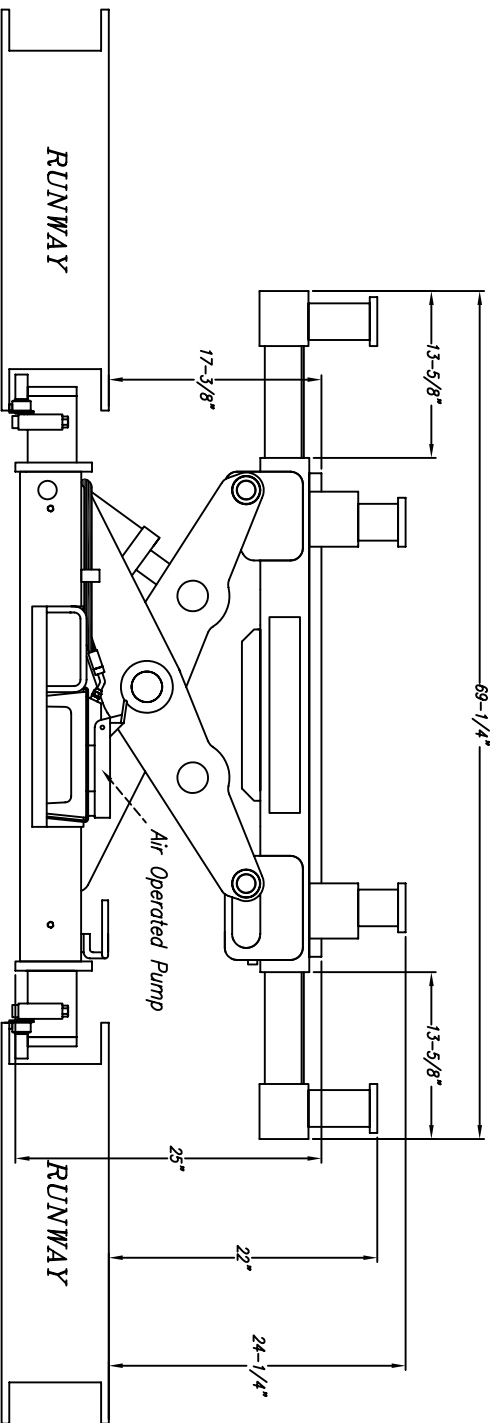

Wheel Assembly
 (Adjustable: Fits between 42.25" - 53.50" between opening runways)

Jack Fully Raised with Arms extended