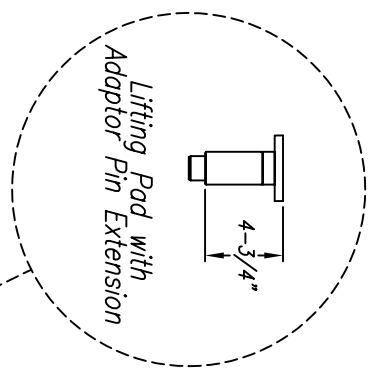

(Adjustable: Fits between 36"-52" between opening runways)

Lifting Pad

Adaptor Pin Extension

Lifting Pad with Adaptor Pin Extension