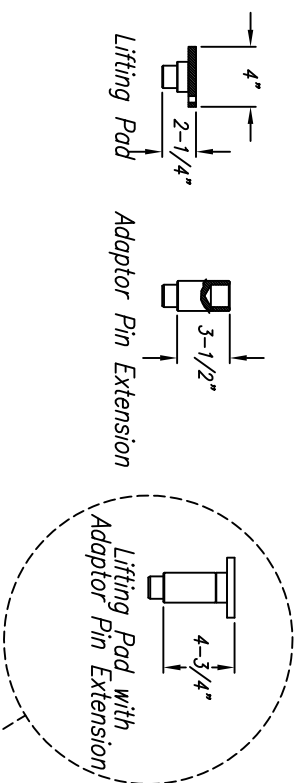

Wheel Assemblys
 (Adjustable: Fits between 35"-47" between opening runways)

Jack Fully Raised with Arms extended