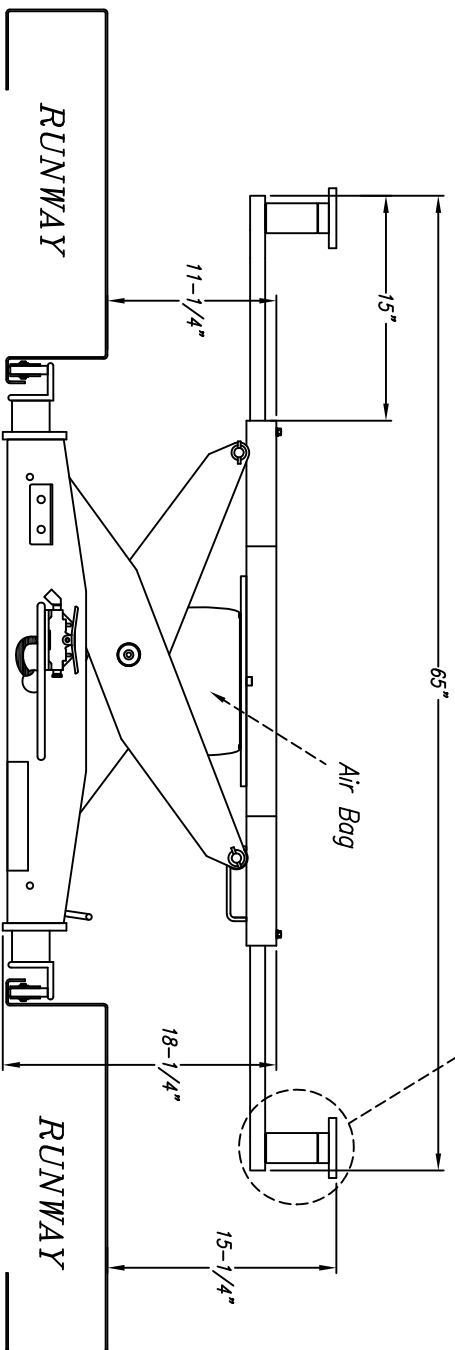

Wheel Assemblys
 (Adjustable: Fits between 35"-47" between opening runways)

Jack Fully Raised with Arms extended