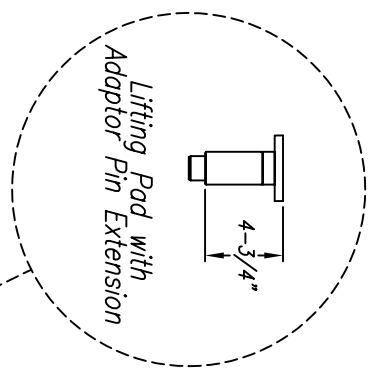

Wheel Assemblys
 (Adjustable: Fits between 36"-52" between opening runways)

Lifting Pad

Adaptor Pin Extension

Lifting Pad with Adaptor Pin Extension

Jack Fully Raised with Arms extended