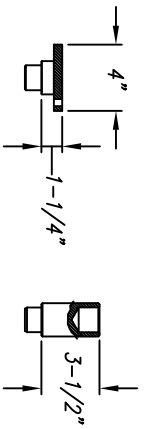

J9000H – Rolling Jack

Lifting Pad

Adaptor Pin Extension