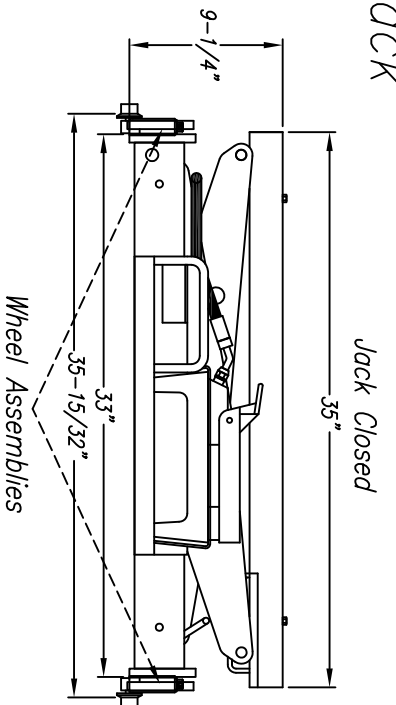

J9000H – Rolling Jack

Lifting Pad

Adaptor Pin Extension