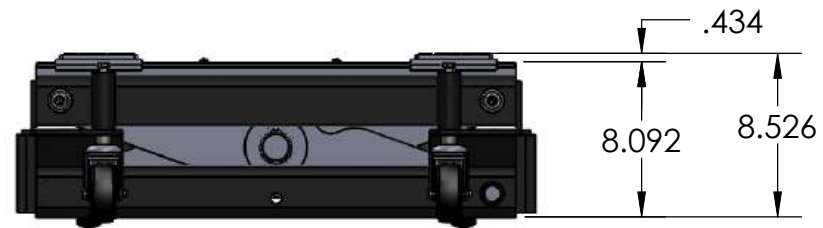

TJ12S with Low Profile Lifting Adaptors:

CAPACITY
24,000 Lbs.

MODEL NO.
TJ12S

TJ12S with Medium Profile Lifting Adaptors:

CAPACITY
24,000 Lbs.

MODEL NO.
TJ12S

TJ12S with High Profile Lifting Adaptors:

CAPACITY
24,000 Lbs.

MODEL NO.
TJ12S

TJ12S with Trailer Lifting Adaptors - First Position:

CAPACITY
24,000 Lbs.

MODEL NO.
TJ12S

TJ12S with Trailer Lifting Adaptors - Second Position:

CAPACITY
24,000 Lbs.

MODEL NO.
TJ12S

TJ12S with Trailer Lifting Adaptors - Third Position:

CAPACITY
24,000 Lbs.

MODEL NO.
TJ12S