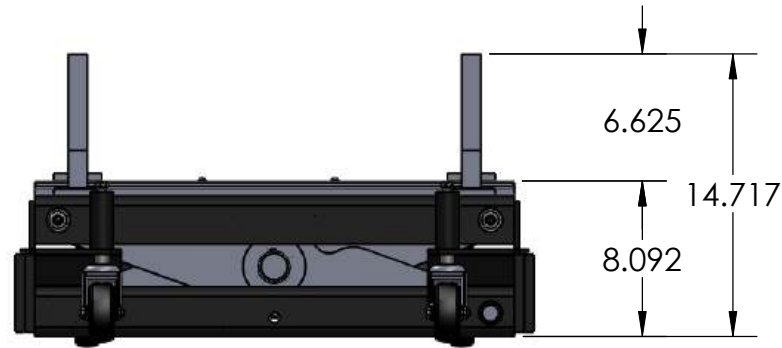

TJ12S with Low Profile Lifting Adaptors:

CAPACITY
24,000 Lbs.

MODEL NO.
TJ12S

TJ12S with Medium Profile Lifting Adaptors:

CAPACITY
24,000 Lbs.

MODEL NO.
TJ12S

TJ12S with High Profile Lifting Adaptors:

CAPACITY
24,000 Lbs.

MODEL NO.
TJ12S

TJ12S with Trailer Lifting Adaptors - First Position:

CAPACITY
24,000 Lbs.

MODEL NO.
TJ12S

TJ12S with Trailer Lifting Adaptors - Second Position:

CAPACITY
24,000 Lbs.

MODEL NO.
TJ12S

TJ12S with Trailer Lifting Adaptors - Third Position:

CAPACITY
24,000 Lbs.

MODEL NO.
TJ12S