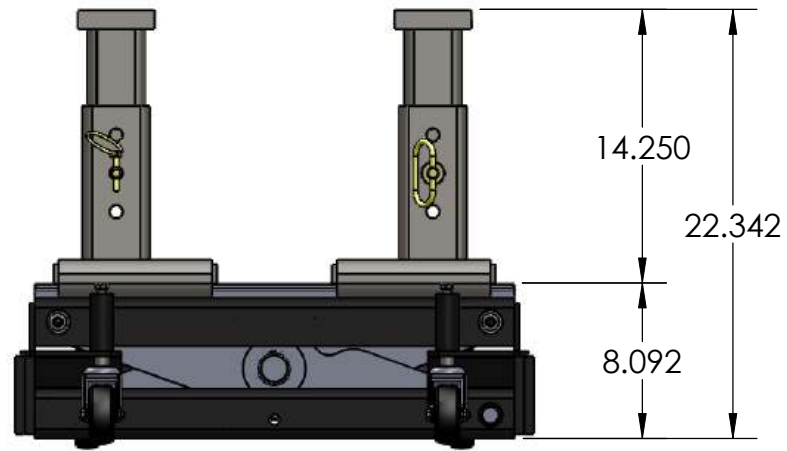

TJ12S with Low Profile Lifting Adaptors:

CAPACITY
24,000 Lbs.

MODEL NO.
TJ12S

TJ12S with Medium Profile Lifting Adaptors:

CAPACITY
24,000 Lbs.

MODEL NO.
TJ12S

TJ12S with High Profile Lifting Adaptors:

CAPACITY
24,000 Lbs.

MODEL NO.
TJ12S

TJ12S with Trailer Lifting Adaptors - First Position:

CAPACITY
24,000 Lbs.

MODEL NO.
TJ12S

TJ12S with Trailer Lifting Adaptors - Second Position:

CAPACITY
24,000 Lbs.

MODEL NO.
TJ12S

TJ12S with Trailer Lifting Adaptors - Third Position:

CAPACITY
24,000 Lbs.

MODEL NO.
TJ12S