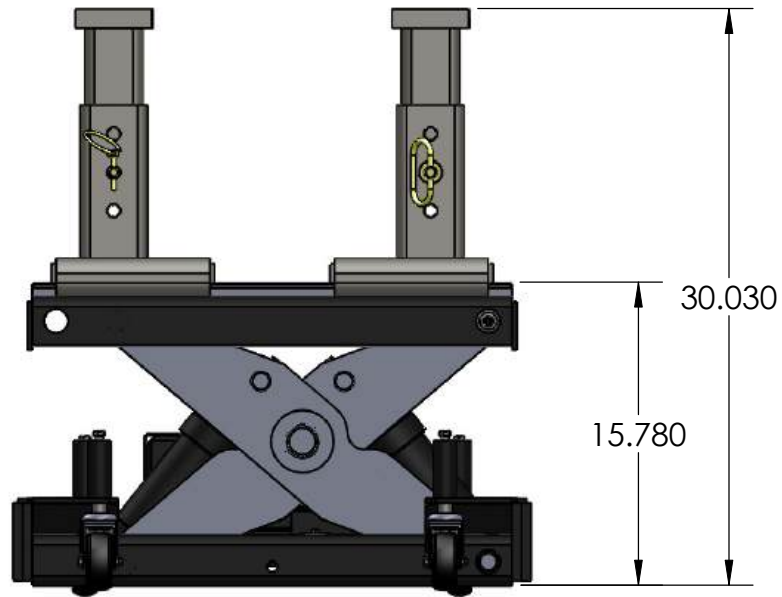

TJ12S with Low Profile Lifting Adaptors:

CAPACITY
24,000 Lbs.

MODEL NO.
TJ12S

TJ12S with Medium Profile Lifting Adaptors:

CAPACITY
24,000 Lbs.

MODEL NO.
TJ12S

TJ12S with High Profile Lifting Adaptors:

CAPACITY
24,000 Lbs.

MODEL NO.
TJ12S

TJ12S with Trailer Lifting Adaptors - First Position:

CAPACITY
24,000 Lbs.

MODEL NO.
TJ12S

TJ12S with Trailer Lifting Adaptors - Second Position:

CAPACITY
24,000 Lbs.

MODEL NO.
TJ12S

TJ12S with Trailer Lifting Adaptors - Third Position:

CAPACITY
24,000 Lbs.

MODEL NO.
TJ12S