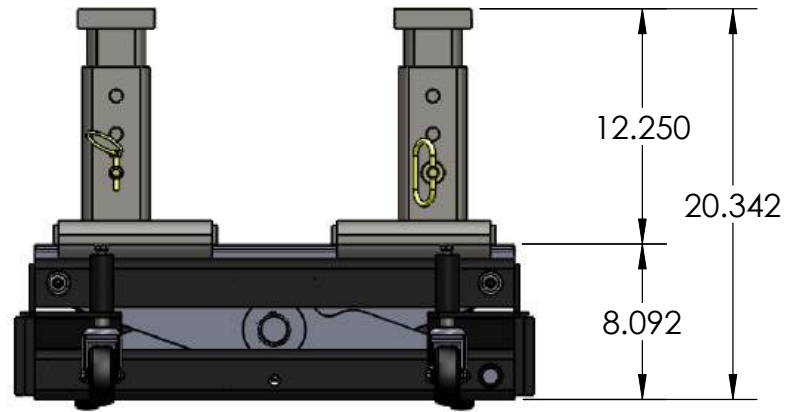

TJ12S with Low Profile Lifting Adaptors:

CAPACITY
24,000 Lbs.

MODEL NO.
TJ12S

TJ12S with Medium Profile Lifting Adaptors:

CAPACITY
24,000 Lbs.

MODEL NO.
TJ12S

TJ12S with High Profile Lifting Adaptors:

CAPACITY
24,000 Lbs.

MODEL NO.
TJ12S

TJ12S with Trailer Lifting Adaptors - First Position:

CAPACITY
24,000 Lbs.

MODEL NO.
TJ12S

TJ12S with Trailer Lifting Adaptors - Second Position:

CAPACITY
24,000 Lbs.

MODEL NO.
TJ12S

TJ12S with Trailer Lifting Adaptors - Third Position:

CAPACITY
24,000 Lbs.

MODEL NO.
TJ12S