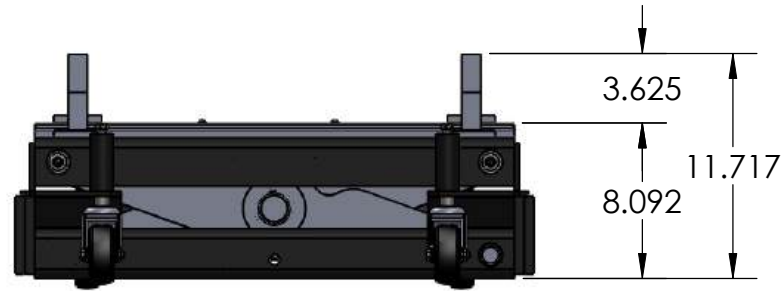

TJ12S with Low Profile Lifting Adaptors:

CAPACITY
24,000 Lbs.

MODEL NO.
TJ12S

TJ12S with Medium Profile Lifting Adaptors:

CAPACITY
24,000 Lbs.

MODEL NO.
TJ12S

TJ12S with High Profile Lifting Adaptors:

CAPACITY
24,000 Lbs.

MODEL NO.
TJ12S

TJ12S with Trailer Lifting Adaptors - First Position:

CAPACITY
24,000 Lbs.

MODEL NO.
TJ12S

TJ12S with Trailer Lifting Adaptors - Second Position:

CAPACITY
24,000 Lbs.

MODEL NO.
TJ12S

TJ12S with Trailer Lifting Adaptors - Third Position:

CAPACITY
24,000 Lbs.

MODEL NO.
TJ12S