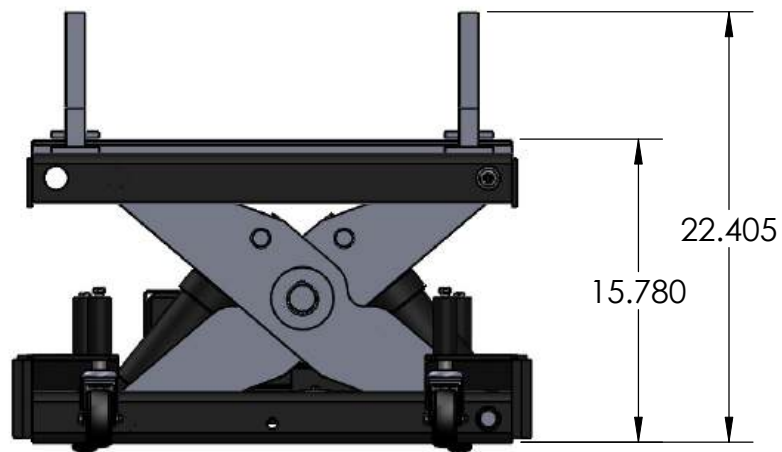

TJ12S with Low Profile Lifting Adaptors:

CAPACITY
24,000 Lbs.

MODEL NO.
TJ12S

TJ12S with Medium Profile Lifting Adaptors:

CAPACITY
24,000 Lbs.

MODEL NO.
TJ12S

TJ12S with High Profile Lifting Adaptors:

CAPACITY
24,000 Lbs.

MODEL NO.
TJ12S

TJ12S with Trailer Lifting Adaptors - First Position:

CAPACITY
24,000 Lbs.

MODEL NO.
TJ12S

TJ12S with Trailer Lifting Adaptors - Second Position:

CAPACITY
24,000 Lbs.

MODEL NO.
TJ12S

TJ12S with Trailer Lifting Adaptors - Third Position:

CAPACITY
24,000 Lbs.

MODEL NO.
TJ12S