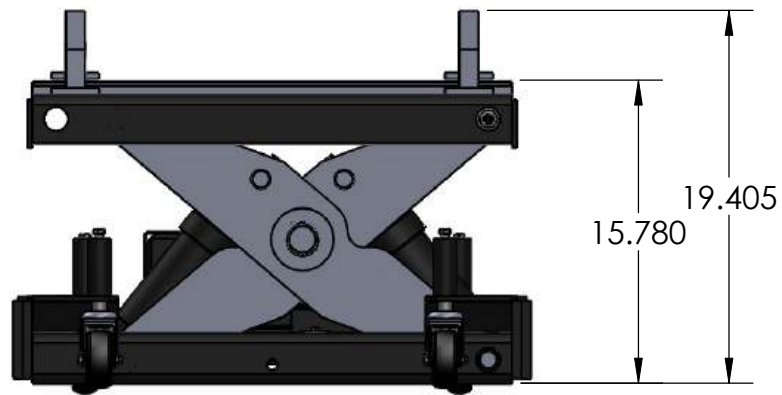

TJ12S with Low Profile Lifting Adaptors:

CAPACITY
24,000 Lbs.

MODEL NO.
TJ12S

TJ12S with Medium Profile Lifting Adaptors:

CAPACITY
24,000 Lbs.

MODEL NO.
TJ12S

TJ12S with High Profile Lifting Adaptors:

CAPACITY
24,000 Lbs.

MODEL NO.
TJ12S

TJ12S with Trailer Lifting Adaptors - First Position:

CAPACITY
24,000 Lbs.

MODEL NO.
TJ12S

TJ12S with Trailer Lifting Adaptors - Second Position:

CAPACITY
24,000 Lbs.

MODEL NO.
TJ12S

TJ12S with Trailer Lifting Adaptors - Third Position:

CAPACITY
24,000 Lbs.

MODEL NO.
TJ12S