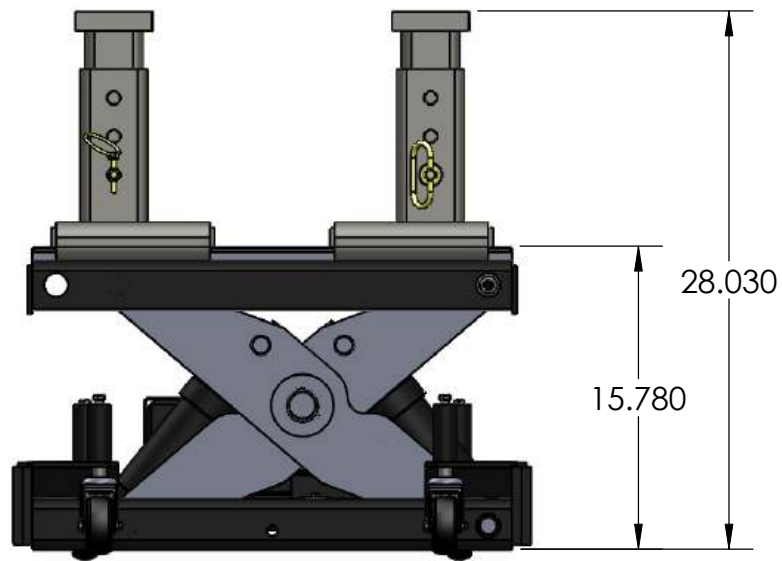

TJ12S with Low Profile Lifting Adaptors:

CAPACITY
24,000 Lbs.

MODEL NO.
TJ12S

TJ12S with Medium Profile Lifting Adaptors:

CAPACITY
24,000 Lbs.

MODEL NO.
TJ12S

TJ12S with High Profile Lifting Adaptors:

CAPACITY
24,000 Lbs.

MODEL NO.
TJ12S

TJ12S with Trailer Lifting Adaptors - First Position:

CAPACITY
24,000 Lbs.

MODEL NO.
TJ12S

TJ12S with Trailer Lifting Adaptors - Second Position:

CAPACITY
24,000 Lbs.

MODEL NO.
TJ12S

TJ12S with Trailer Lifting Adaptors - Third Position:

CAPACITY
24,000 Lbs.

MODEL NO.
TJ12S