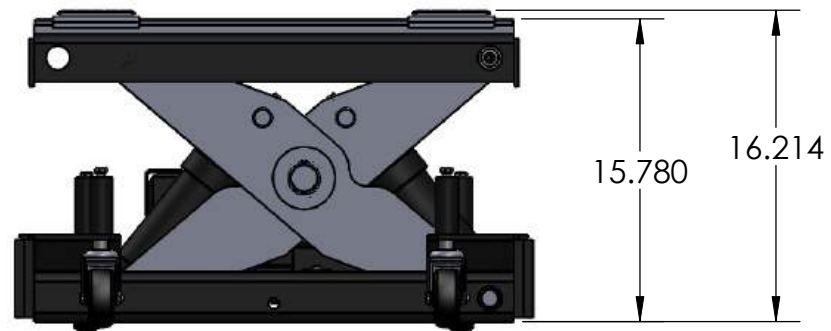

TJ12S with Low Profile Lifting Adaptors:

CAPACITY
24,000 Lbs.

MODEL NO.
TJ12S

TJ12S with Medium Profile Lifting Adaptors:

CAPACITY
24,000 Lbs.

MODEL NO.
TJ12S

TJ12S with High Profile Lifting Adaptors:

CAPACITY
24,000 Lbs.

MODEL NO.
TJ12S

TJ12S with Trailer Lifting Adaptors - First Position:

CAPACITY
24,000 Lbs.

MODEL NO.
TJ12S

TJ12S with Trailer Lifting Adaptors - Second Position:

CAPACITY
24,000 Lbs.

MODEL NO.
TJ12S

TJ12S with Trailer Lifting Adaptors - Third Position:

CAPACITY
24,000 Lbs.

MODEL NO.
TJ12S