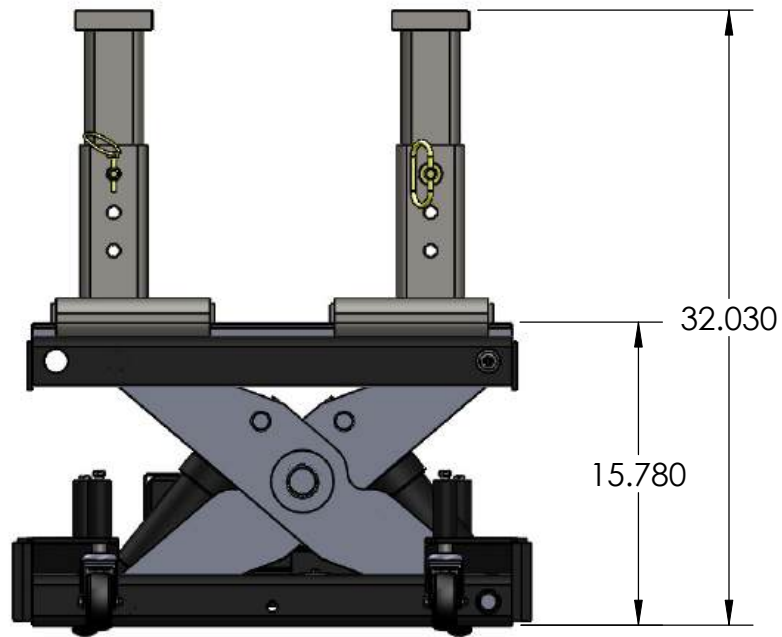

TJ12S with Low Profile Lifting Adaptors:

CAPACITY
24,000 Lbs.

MODEL NO.
TJ12S

TJ12S with Medium Profile Lifting Adaptors:

CAPACITY
24,000 Lbs.

MODEL NO.
TJ12S

TJ12S with High Profile Lifting Adaptors:

CAPACITY
24,000 Lbs.

MODEL NO.
TJ12S

TJ12S with Trailer Lifting Adaptors - First Position:

CAPACITY
24,000 Lbs.

MODEL NO.
TJ12S

TJ12S with Trailer Lifting Adaptors - Second Position:

CAPACITY
24,000 Lbs.

MODEL NO.
TJ12S

TJ12S with Trailer Lifting Adaptors - Third Position:

CAPACITY
24,000 Lbs.

MODEL NO.
TJ12S