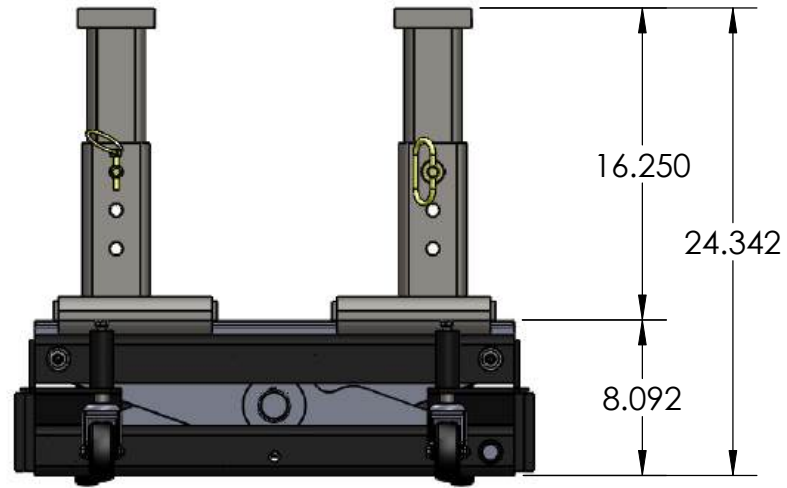

TJ12S with Low Profile Lifting Adaptors:

CAPACITY
24,000 Lbs.

MODEL NO.
TJ12S

TJ12S with Medium Profile Lifting Adaptors:

CAPACITY
24,000 Lbs.

MODEL NO.
TJ12S

TJ12S with High Profile Lifting Adaptors:

CAPACITY
24,000 Lbs.

MODEL NO.
TJ12S

TJ12S with Trailer Lifting Adaptors - First Position:

CAPACITY
24,000 Lbs.

MODEL NO.
TJ12S

TJ12S with Trailer Lifting Adaptors - Second Position:

CAPACITY
24,000 Lbs.

MODEL NO.
TJ12S

TJ12S with Trailer Lifting Adaptors - Third Position:

CAPACITY
24,000 Lbs.

MODEL NO.
TJ12S