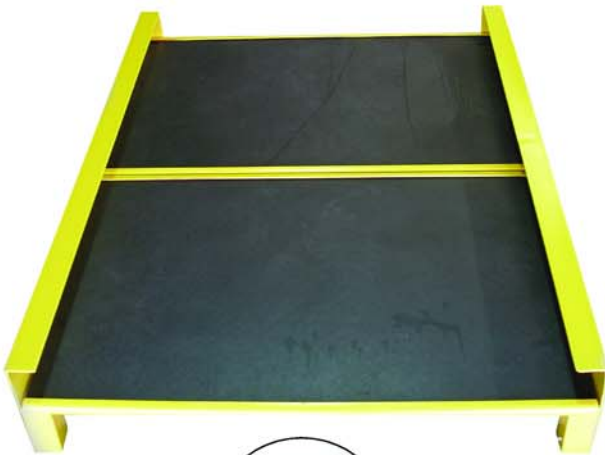

### MODEL PLC1000

Stan Design is committed to providing the Fast Lube Industry with innovative smart products. We are confident our Pit Cover system will exceed your safety needs, increase your productivity and make your Fast Lube look neat & professional!

### FEATURES:

Direct replacement for DEVON & UNI-LUBE systems

Upgrade from a dangerous net system

Each panel holds over 1000 lbs.

Lightweight panels only 12lb. /panel

Designed to slide onto one another...into a stack